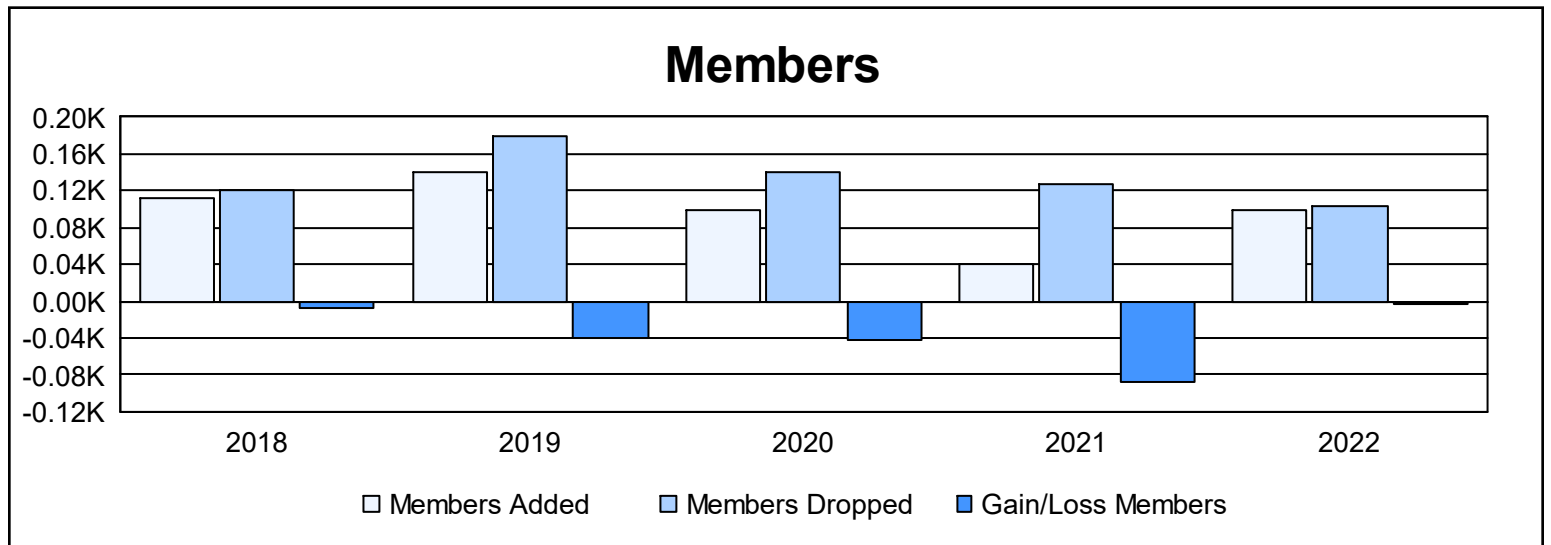

Year	New Clubs	Dropped Clubs	Gain/ Loss Clubs	New Members	Charter Members	Reinstate Members	Transfer Members	Total Member Added	Total Members Dropped	Gain/ Loss Members
2017-2018	0	1	-1	106	0	3	4	113	120	-7
2018-2019	1	2	-1	102	28	8	3	141	180	-39
2019-2020	0	2	-2	62	30	3	4	99	141	-42
2020-2021	0	1	-1	35	0	3	3	41	128	-87
2021-2022	0	0	0	89	0	4	7	100	104	-4
<b>Average</b>	<b>0</b>	<b>1</b>	<b>-1</b>	<b>79</b>	<b>12</b>	<b>4</b>	<b>4</b>	<b>99</b>	<b>135</b>	<b>-36</b>

### Membership Composition June 2022 Cumulative