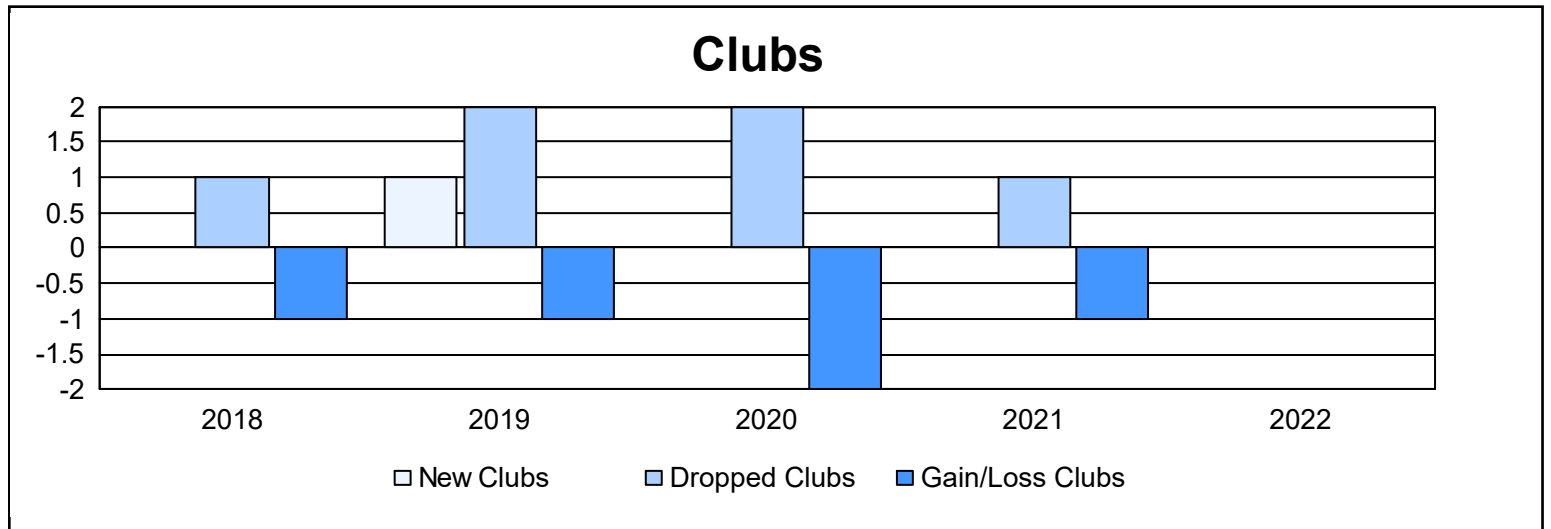

Year	New Clubs	Dropped Clubs	Gain/ Loss Clubs	New Members	Charter Members	Reinstate Members	Transfer Members	Total Member Added	Total Members Dropped	Gain/ Loss Members
2017-2018	0	1	-1	106	0	3	4	113	120	-7
2018-2019	1	2	-1	102	28	8	3	141	180	-39
2019-2020	0	2	-2	62	30	3	4	99	141	-42
2020-2021	0	1	-1	35	0	3	3	41	128	-87
2021-2022	0	0	0	89	0	4	7	100	104	-4
<b>Average</b>	<b>0</b>	<b>1</b>	<b>-1</b>	<b>79</b>	<b>12</b>	<b>4</b>	<b>4</b>	<b>99</b>	<b>135</b>	<b>-36</b>

### Membership Composition June 2022 Cumulative